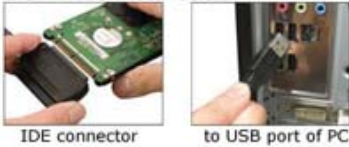

2.5" Drive Installation